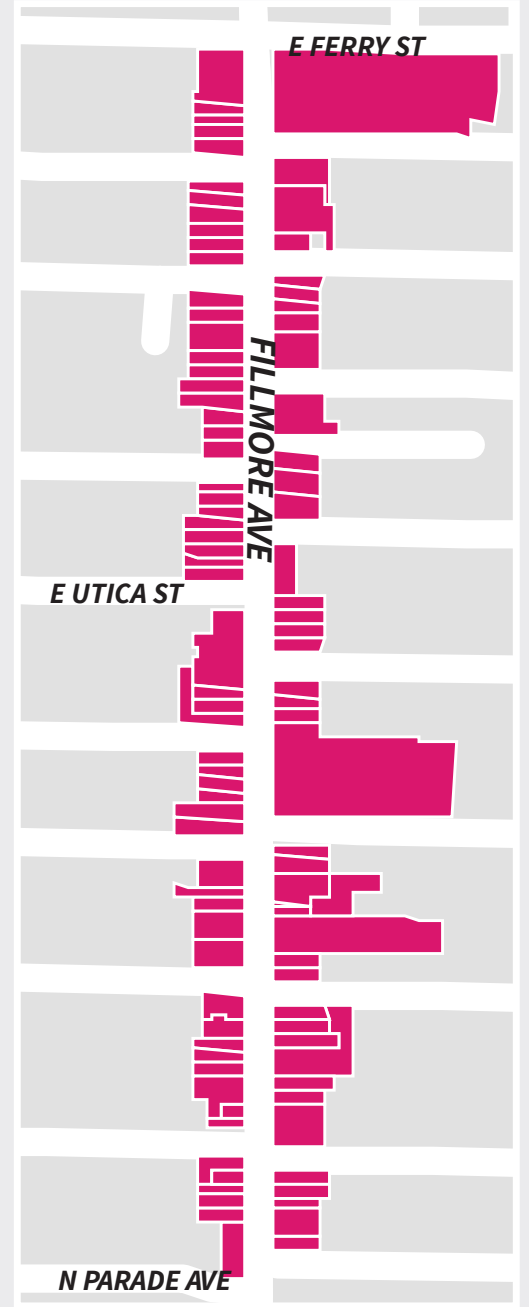

Eligible Districts East Side Commercial District Program

Jefferson Avenue Corridor

Jefferson Avenue Commercial District

Reflects properties a Jefferson Ave. address between East Ferry St. and Dodge St.

Fillmore Avenue Corridor

MLK Park Business District

Reflects properties with a Fillmore Ave. address between East Ferry St. and N Parade Ave.

Fillmore Avenue Corridor

Broadway Fillmore

Reflects properties with a Fillmore Ave. address between Sycamore St. and Paderewski Dr., and properties with a Broadway address between Memorial Dr. and Reed St.

Bailey Avenue Corridor

Kensington Bailey

Reflects properties with a Bailey Ave. address between LaSalle Ave. and Rte. 33.