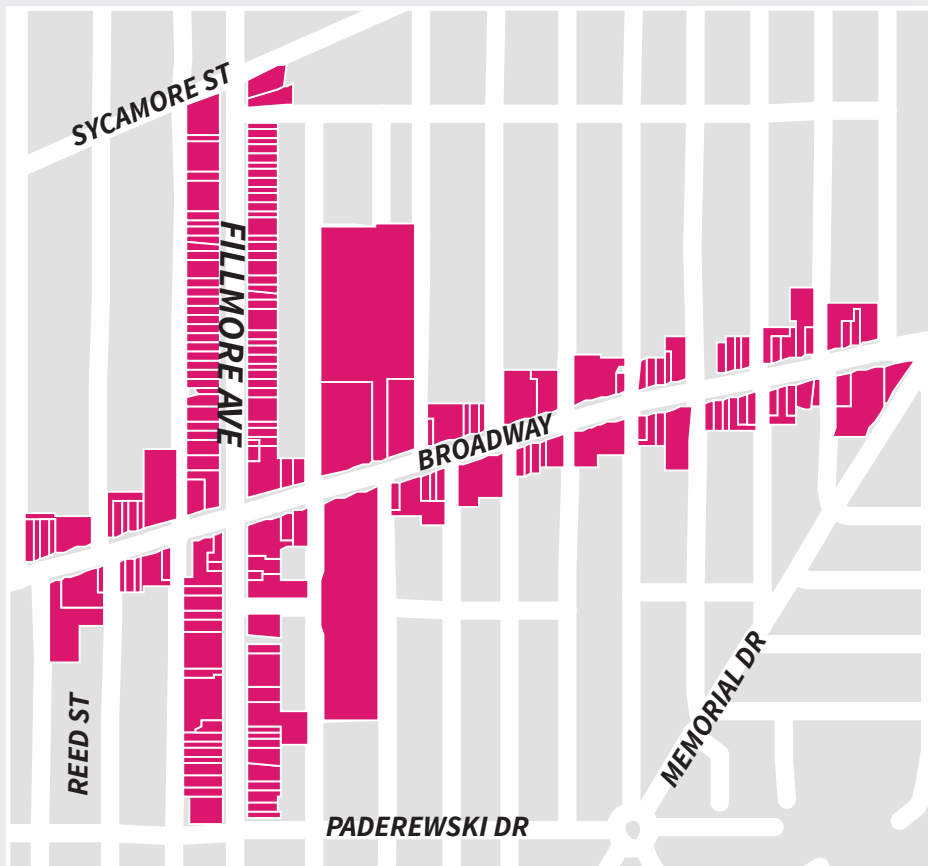

Eligible Districts East Side Commercial District Program

Jefferson Avenue Corridor

Jefferson Avenue Commercial District

Reflects properties a Jefferson Ave. address between East Ferry St. and Dodge St.

Fillmore Avenue Corridor

MLK Park Business District

Reflects properties with a Fillmore Ave. address between East Ferry St. and N Parade Ave.

Fillmore Avenue Corridor

Broadway Fillmore

Reflects properties with a Fillmore Ave. address between Sycamore St. and Paderewski Dr., and properties with a Broadway address between Memorial Dr. and Reed St.

Bailey Avenue Corridor

Kensington Bailey

Reflects properties with a Bailey Ave. address between LaSalle Ave. and Rte. 33.